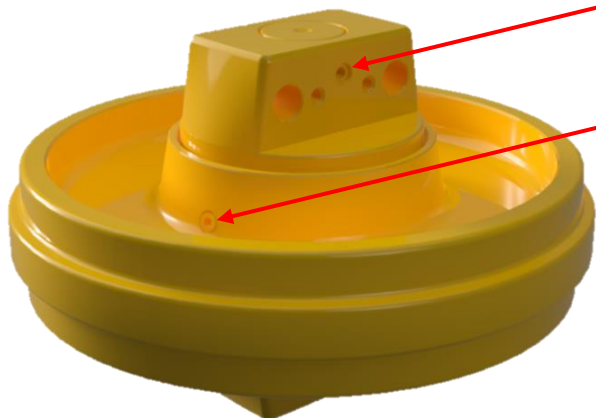

# Pre-Assembled Rollers/Idlers

*For Popular 615 & 623  
Elevating Scrapers*

## *Better than a "Replacement Part"...*

- ✓ *Completely pre-assembled*
- ✓ *Factory sealed & pre-filled with oil*
- ✓ *Direct bolt-on upgrade*

PRE-ASSEMBLED WITH DOWEL PINS

PRE-FILLED WITH OIL

***ITR Idlers make installation easy!  
No more hassling with sensitive  
duo-cone seals and adding oil in  
the field.***